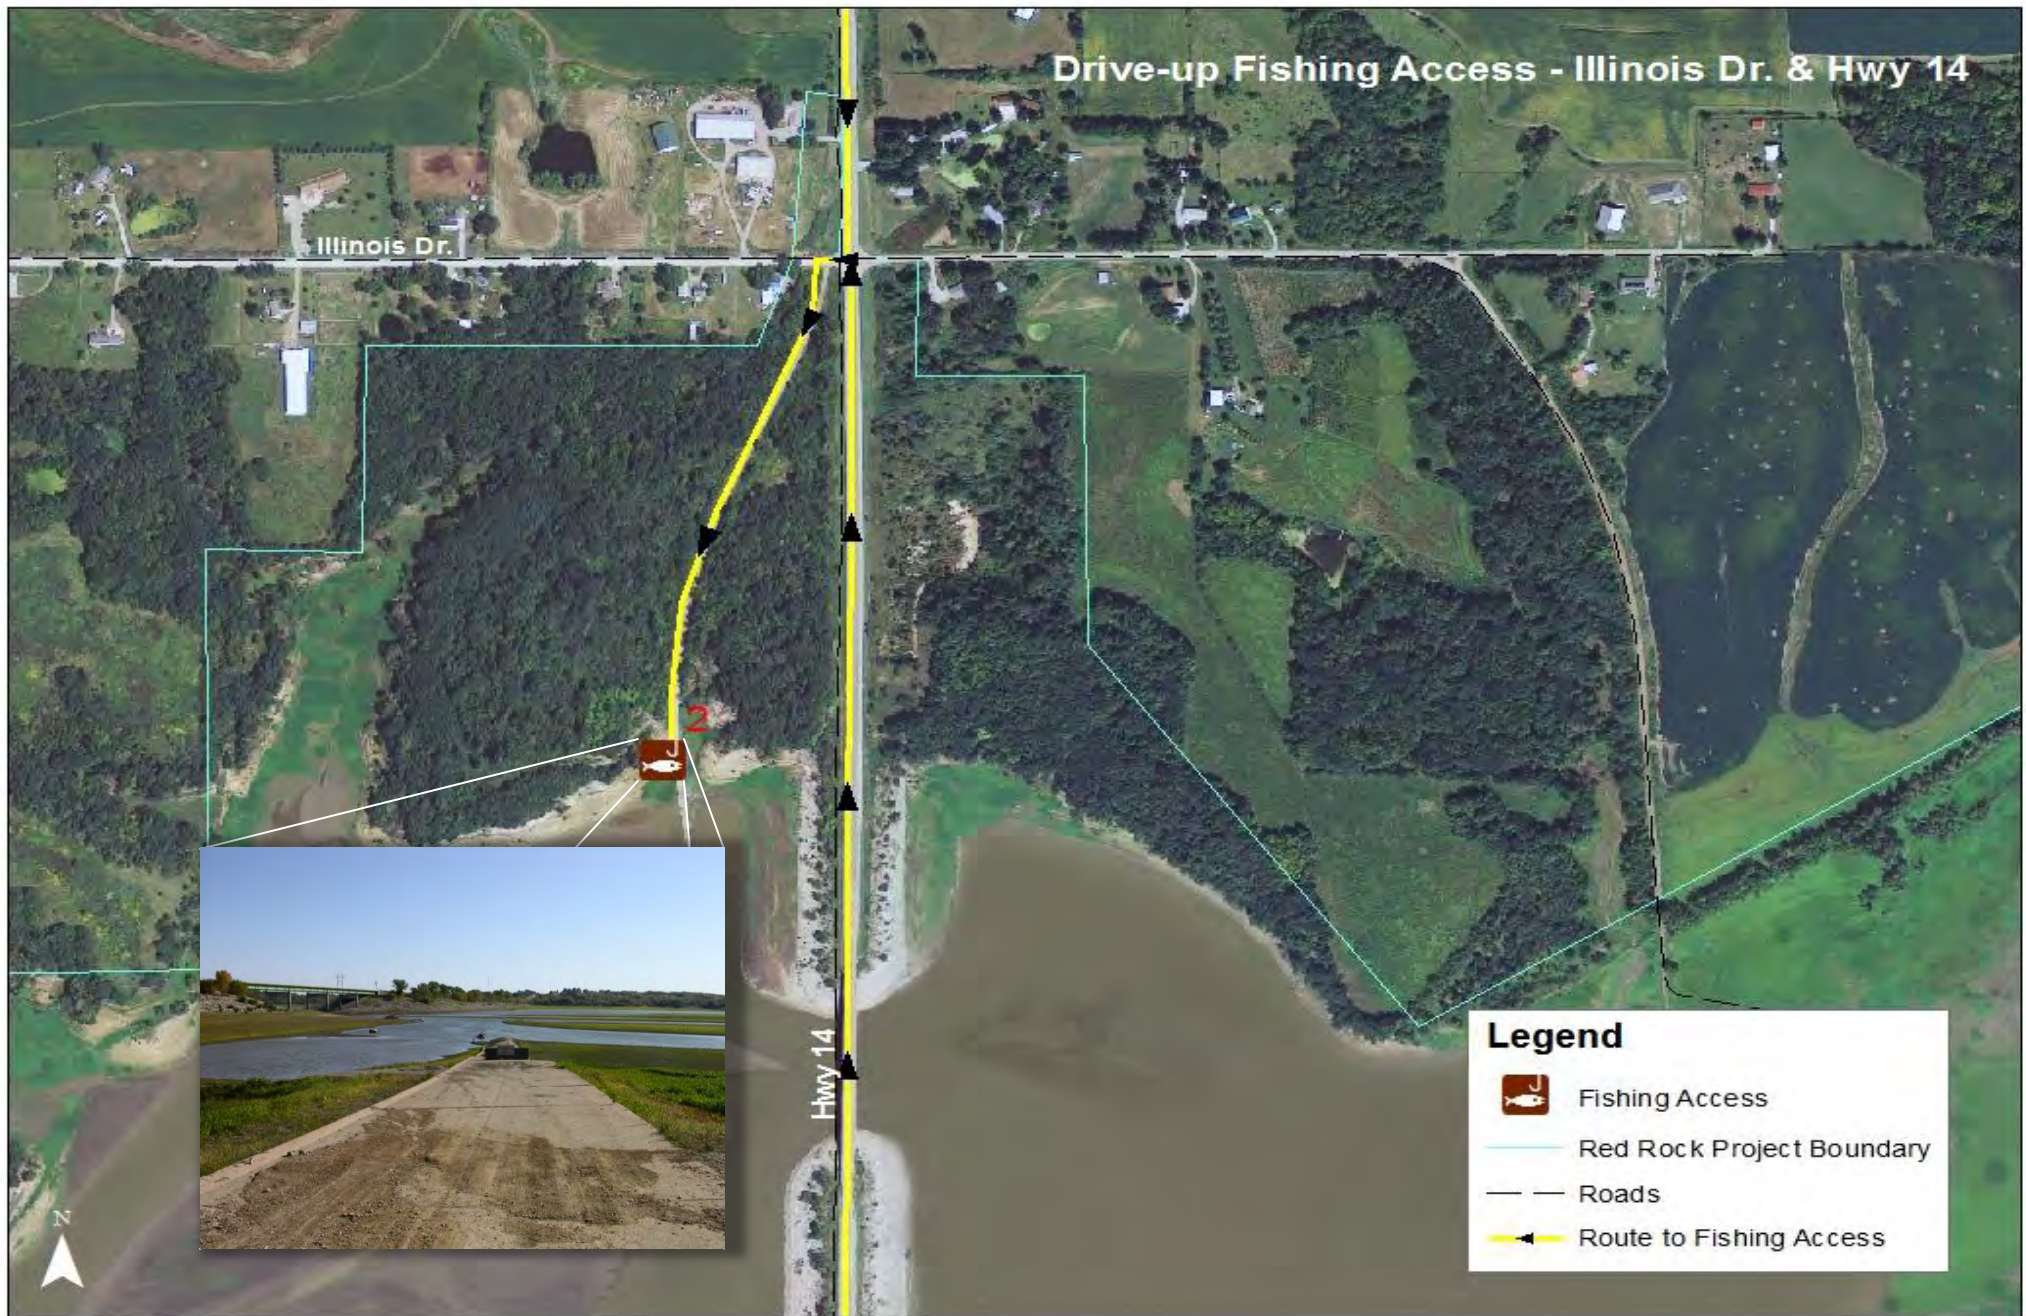

Lake Red Rock
Recreation
Fishing

Woodsy the Owl says; "Give a Hoot. Don't Pollute."

For a complete list of regulations, review the Title 36 brochure available from Corps of Engineers Park Rangers or at the Lake Red Rock Visitor's Center.