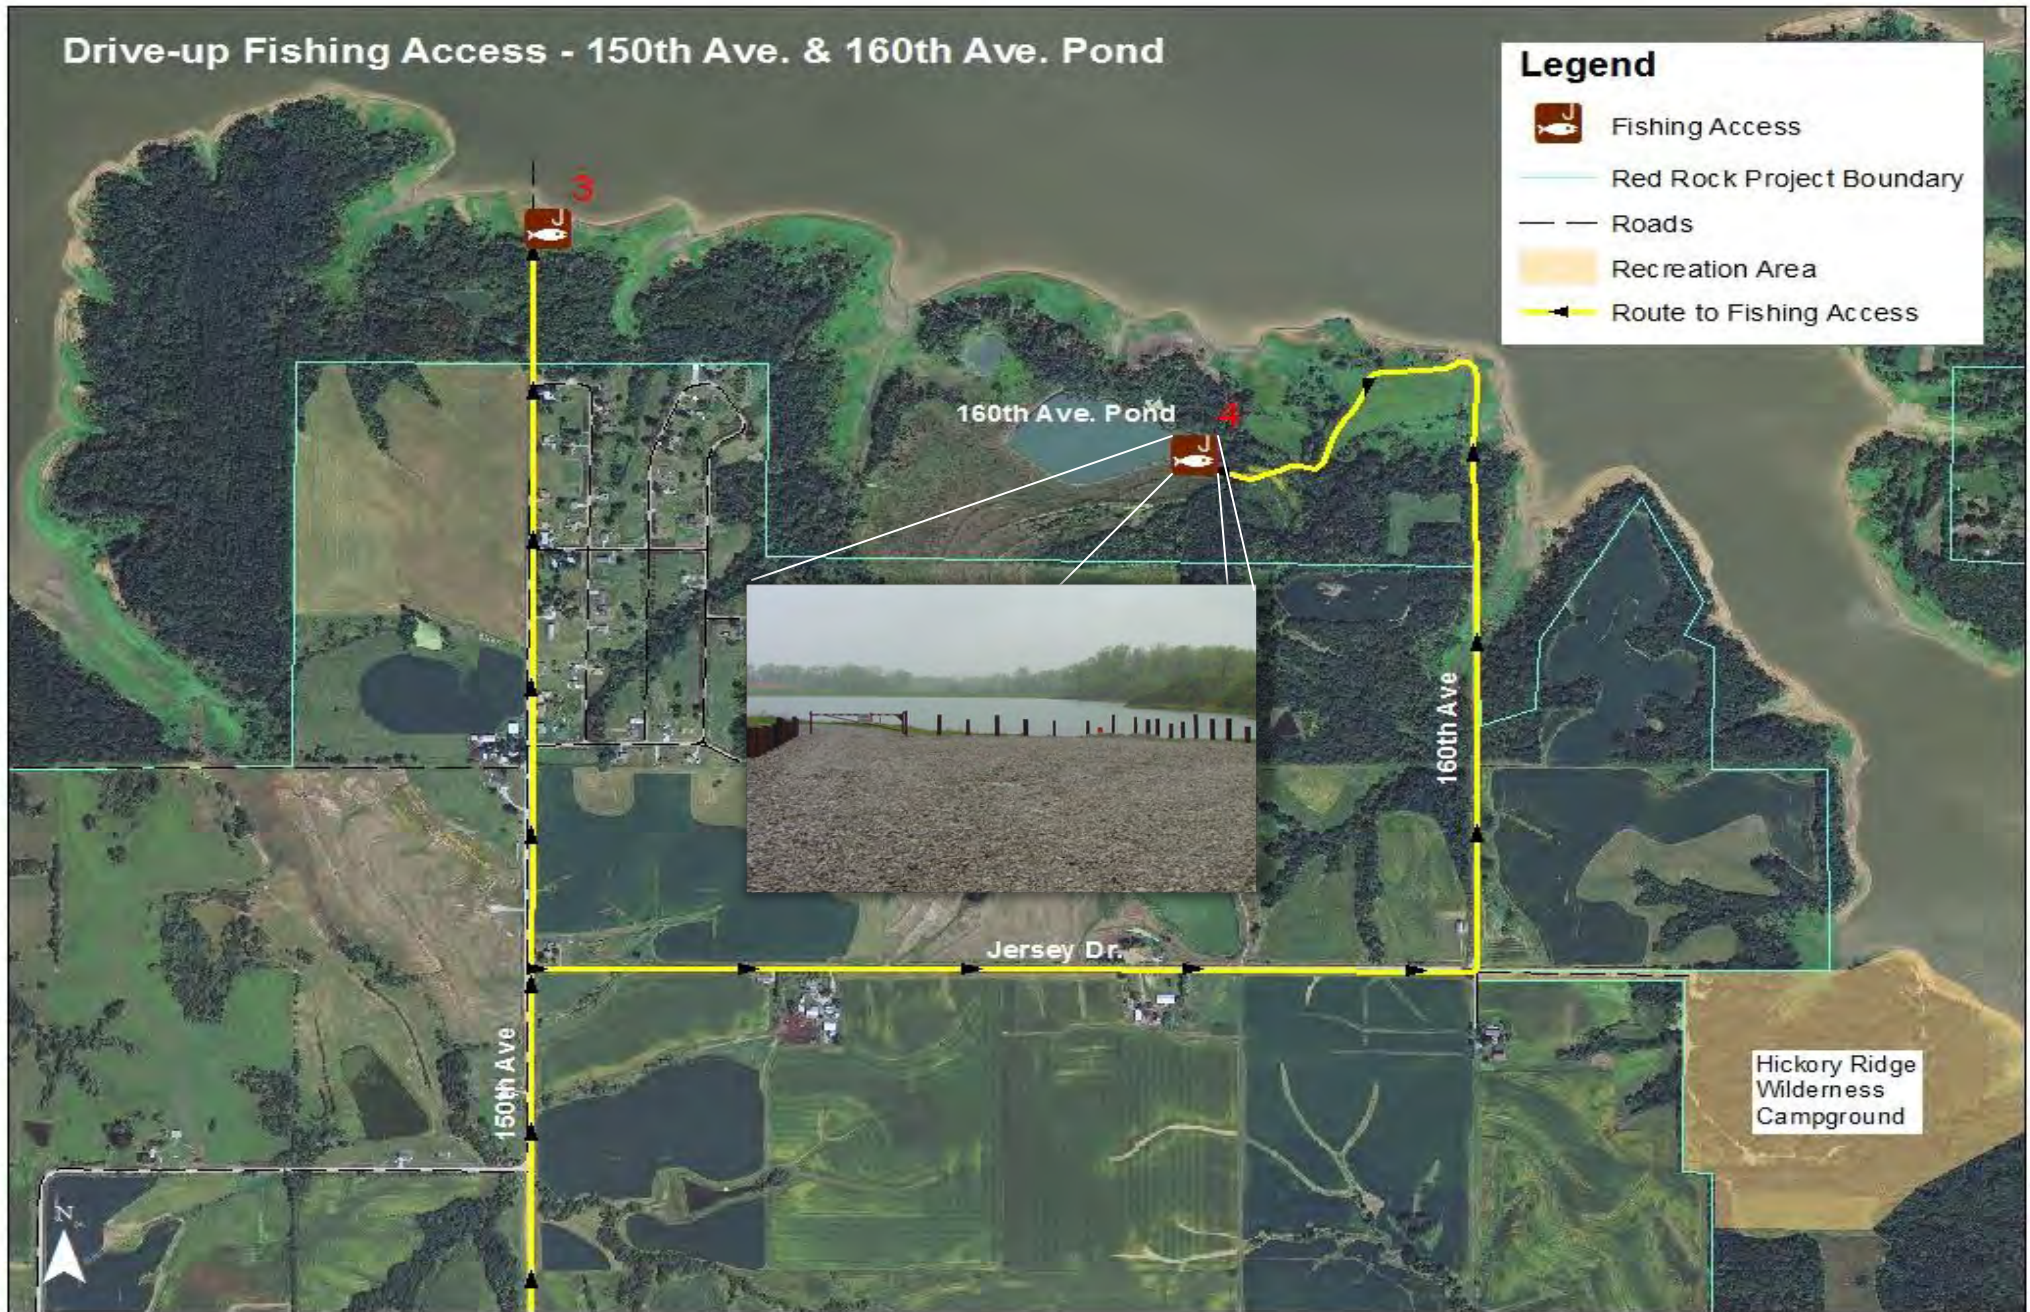

Lake Red Rock
Recreation
Fishing

Lake Fishing Access - Locations

Woodsy the Owl says; "Give a Hoot. Don't Pollute."

For a complete list of regulations, review the Title 36 brochure available from Corps of Engineers Park Rangers or at the Lake Red Rock Visitor's Center.

Drive-up Fishing Access - 150th Ave. & 160th Ave. Pond

Woodsy the Owl says; "Give a Hoot. Don't Pollute."

For a complete list of regulations, review the Title 36 brochure available from Corps of Engineers Park Rangers or at the Lake Red Rock Visitor's Center.

Drive-up Fishing Access - Whitebreast Area

Woodsy the Owl says; "Give a Hoot. Don't Pollute."

For a complete list of regulations, review the Title 36 brochure available from Corps of Engineers Park Rangers or at the Lake Red Rock Visitor's Center.