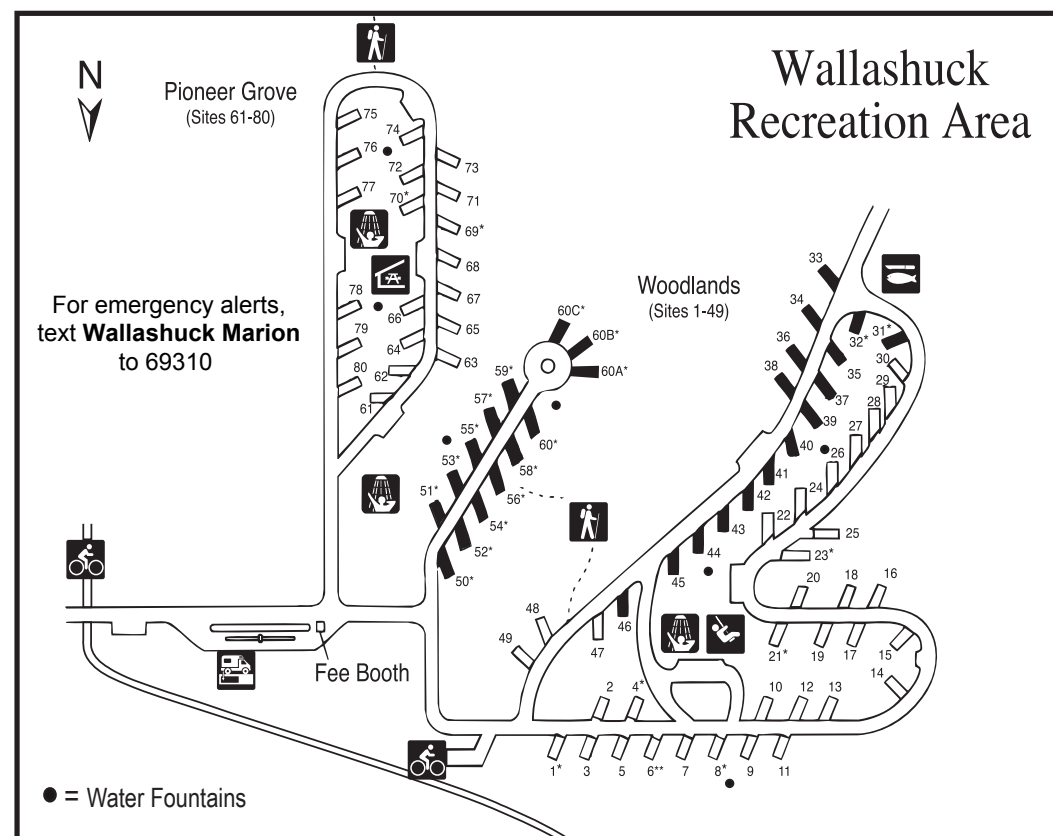

US Army Corps
of Engineers

Rock Island District

Lake Red Rock Campground Map

CAMPING FEES:

Whitebreast	\$18.00
Wallashuck	\$18.00
Ivans	\$16.00 (All sites are 50 amp)
Howell Station	\$20.00 (All sites are 50 amp)
North Overlook	\$10.00 - Non-Electric Tent Sites \$18.00 - Electric Sites (All electric sites are 50 amp)

Reservable Sites

Non-Reservable Sites

* 50 Amp Sites

** Reservable Only for Users Requiring Wheelchairs