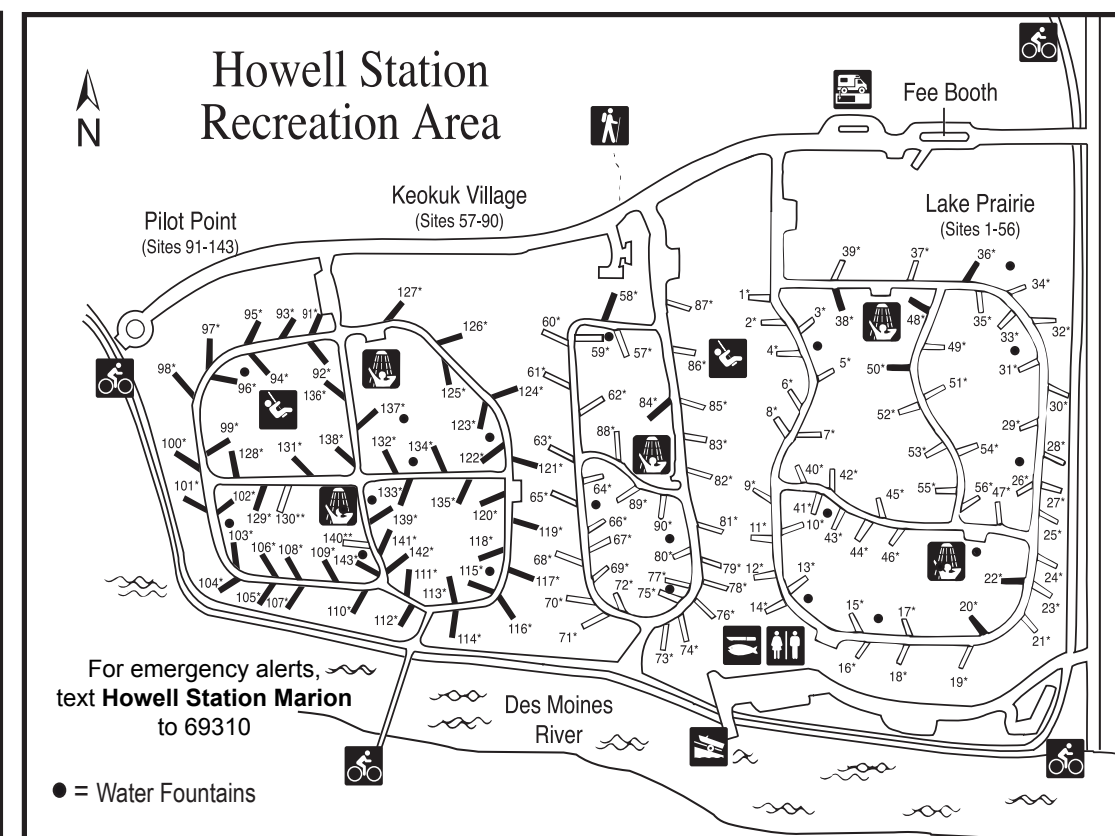

US Army Corps
of Engineers

Rock Island District

Lake Red Rock Campground Map

CAMPING FEES:

Whitebreast	\$18.00
Wallashuck	\$18.00
Ivans	\$16.00 (All sites are 50 amp)
Howell Station	\$20.00 (All sites are 50 amp)
North Overlook	\$10.00 - Non-Electric Tent Sites \$18.00 - Electric Sites (All electric sites are 50 amp)

Reservable Sites

Non-Reservable Sites

* 50 Amp Sites

** Reservable Only for Users Requiring Wheelchairs