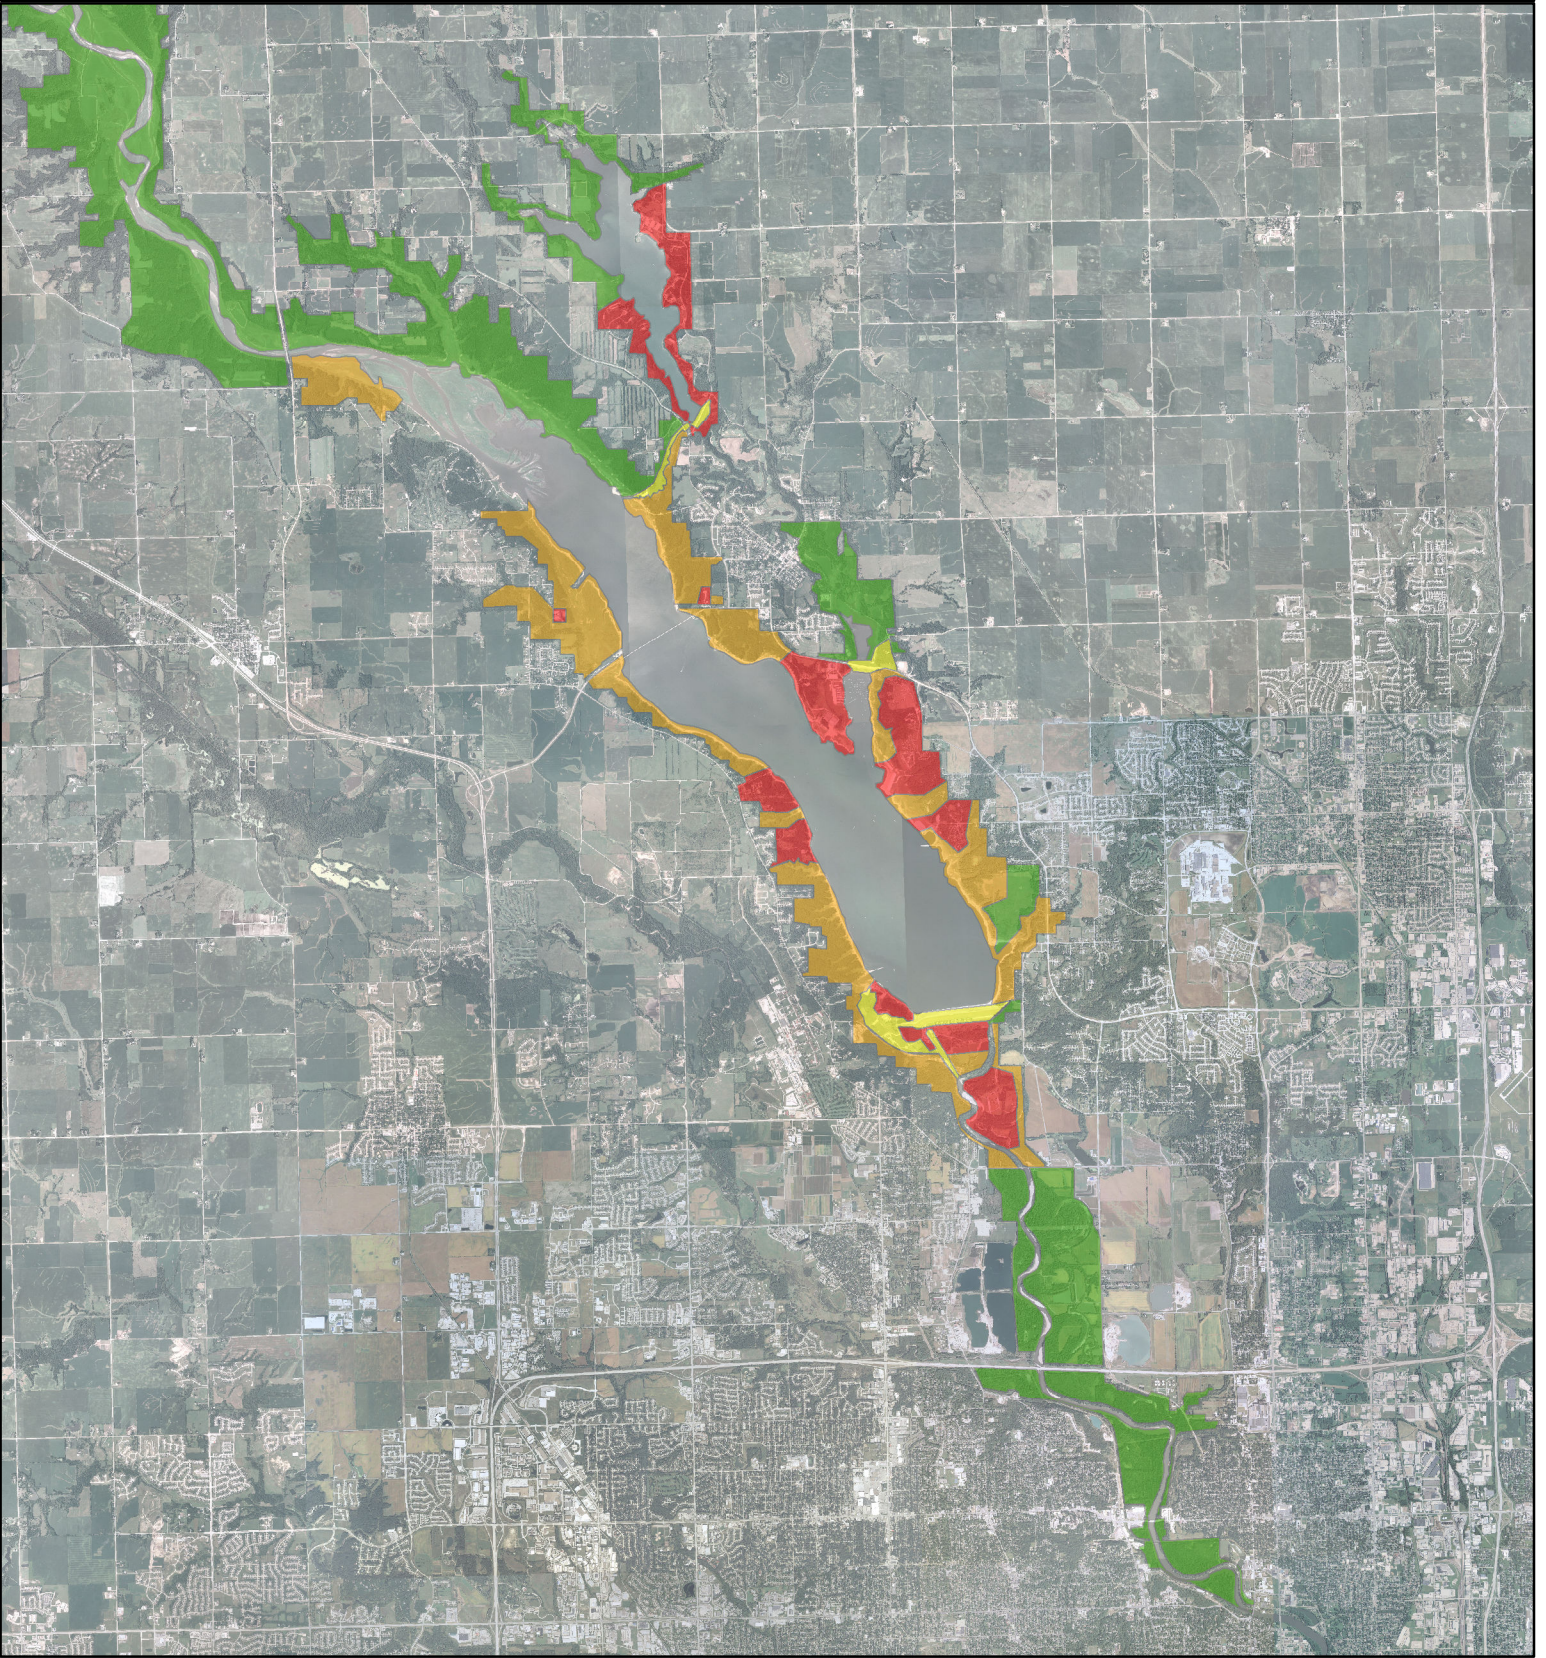

Saylorville Lake Master Plan

Land Classification 1 of 2

- Intensive Recreation
- Mult. Resource - Low Density Recreation
- Mult. Resource - Wildlife Management
- Project Operations

Sources: *Proposed Land Classification - USACE*
Background Imagery - IDNR

Map Produced: 5/11/2014