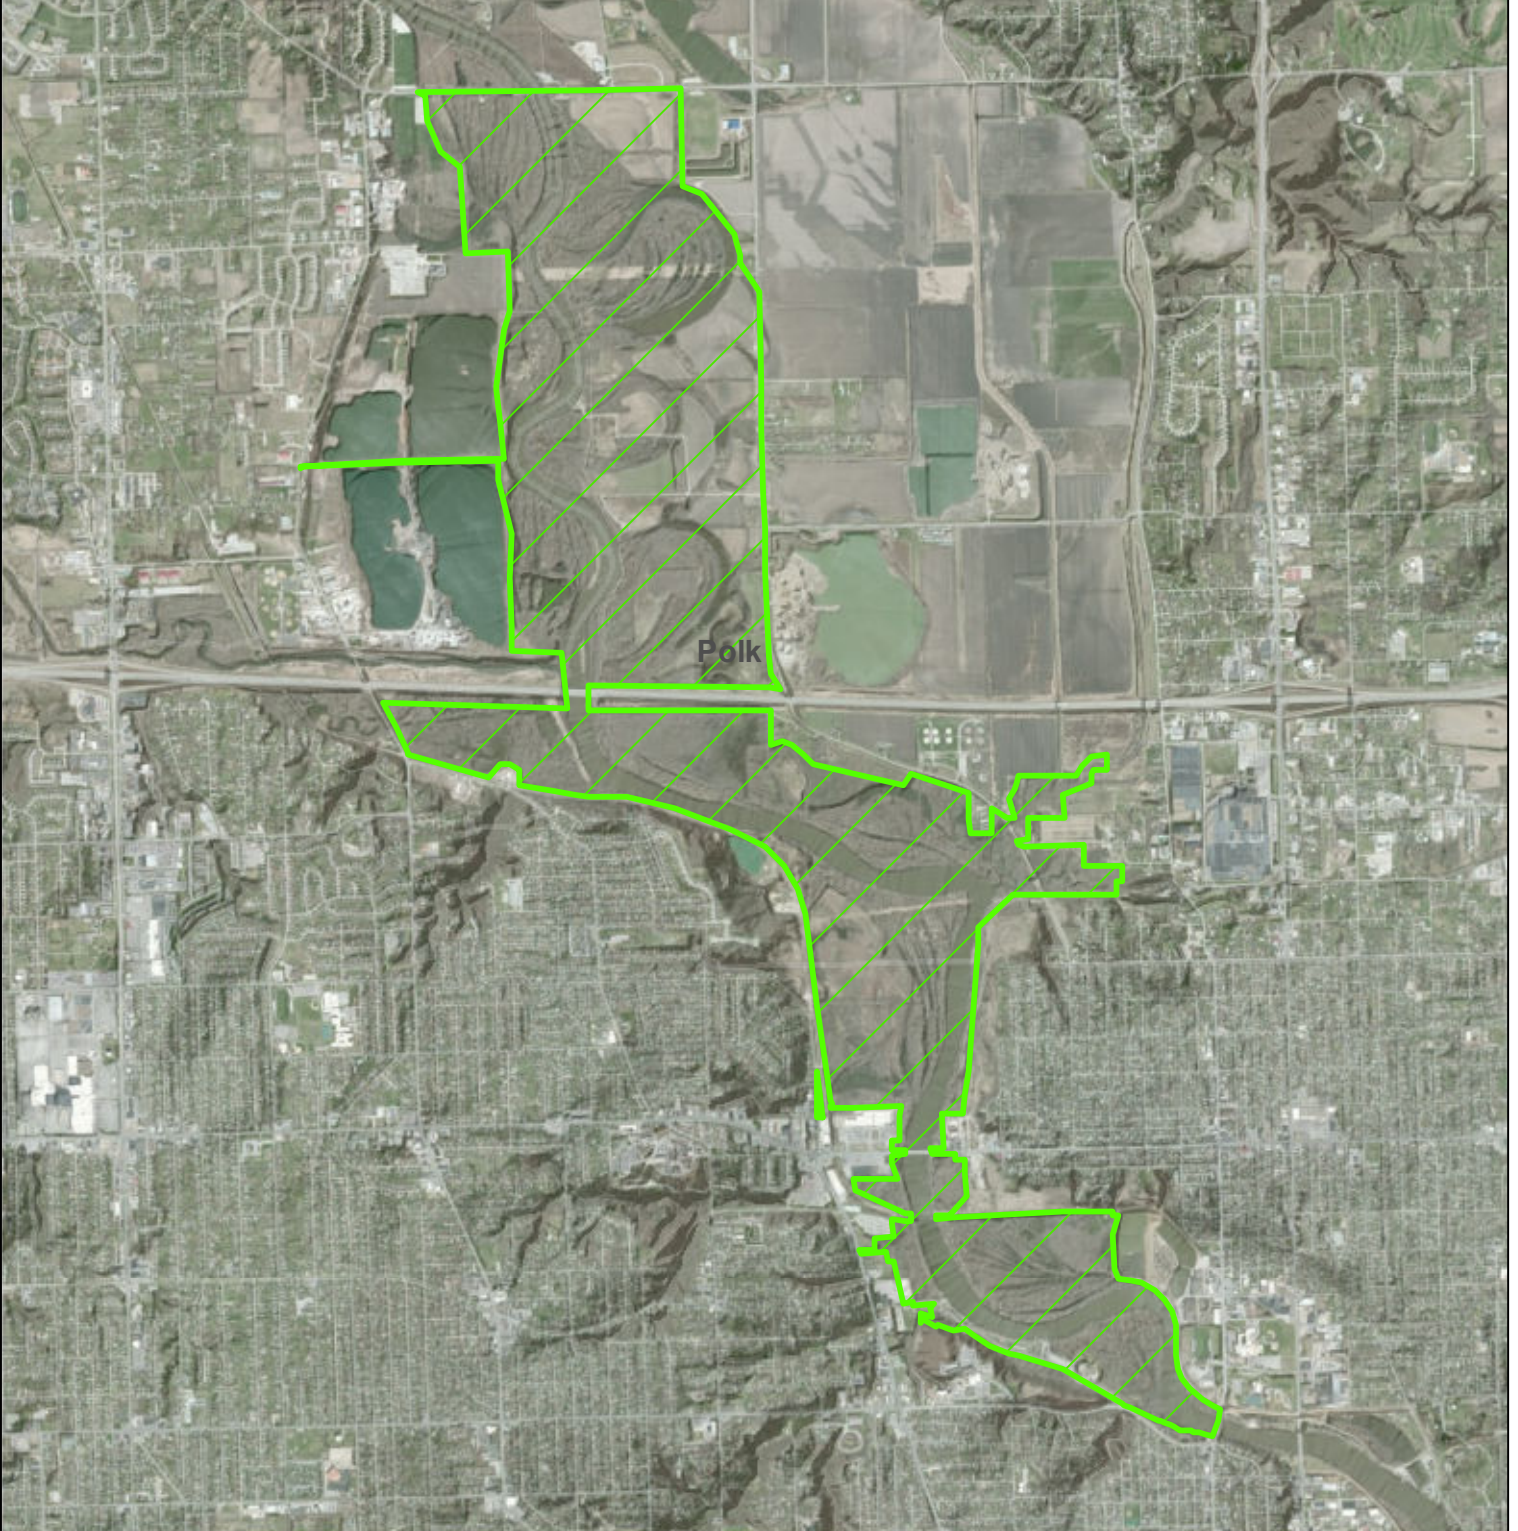

Saylorville Lake Master Plan

Ding Darling Greenway

Location Map

Legend

Corps owned portion of the Ding Darling Greenway

Sources: Des Moines River Recreational Greenbelt - USACE
County Boundaries - IDNR
World Imagery- ESRI

Map Produced: 5/12/2014