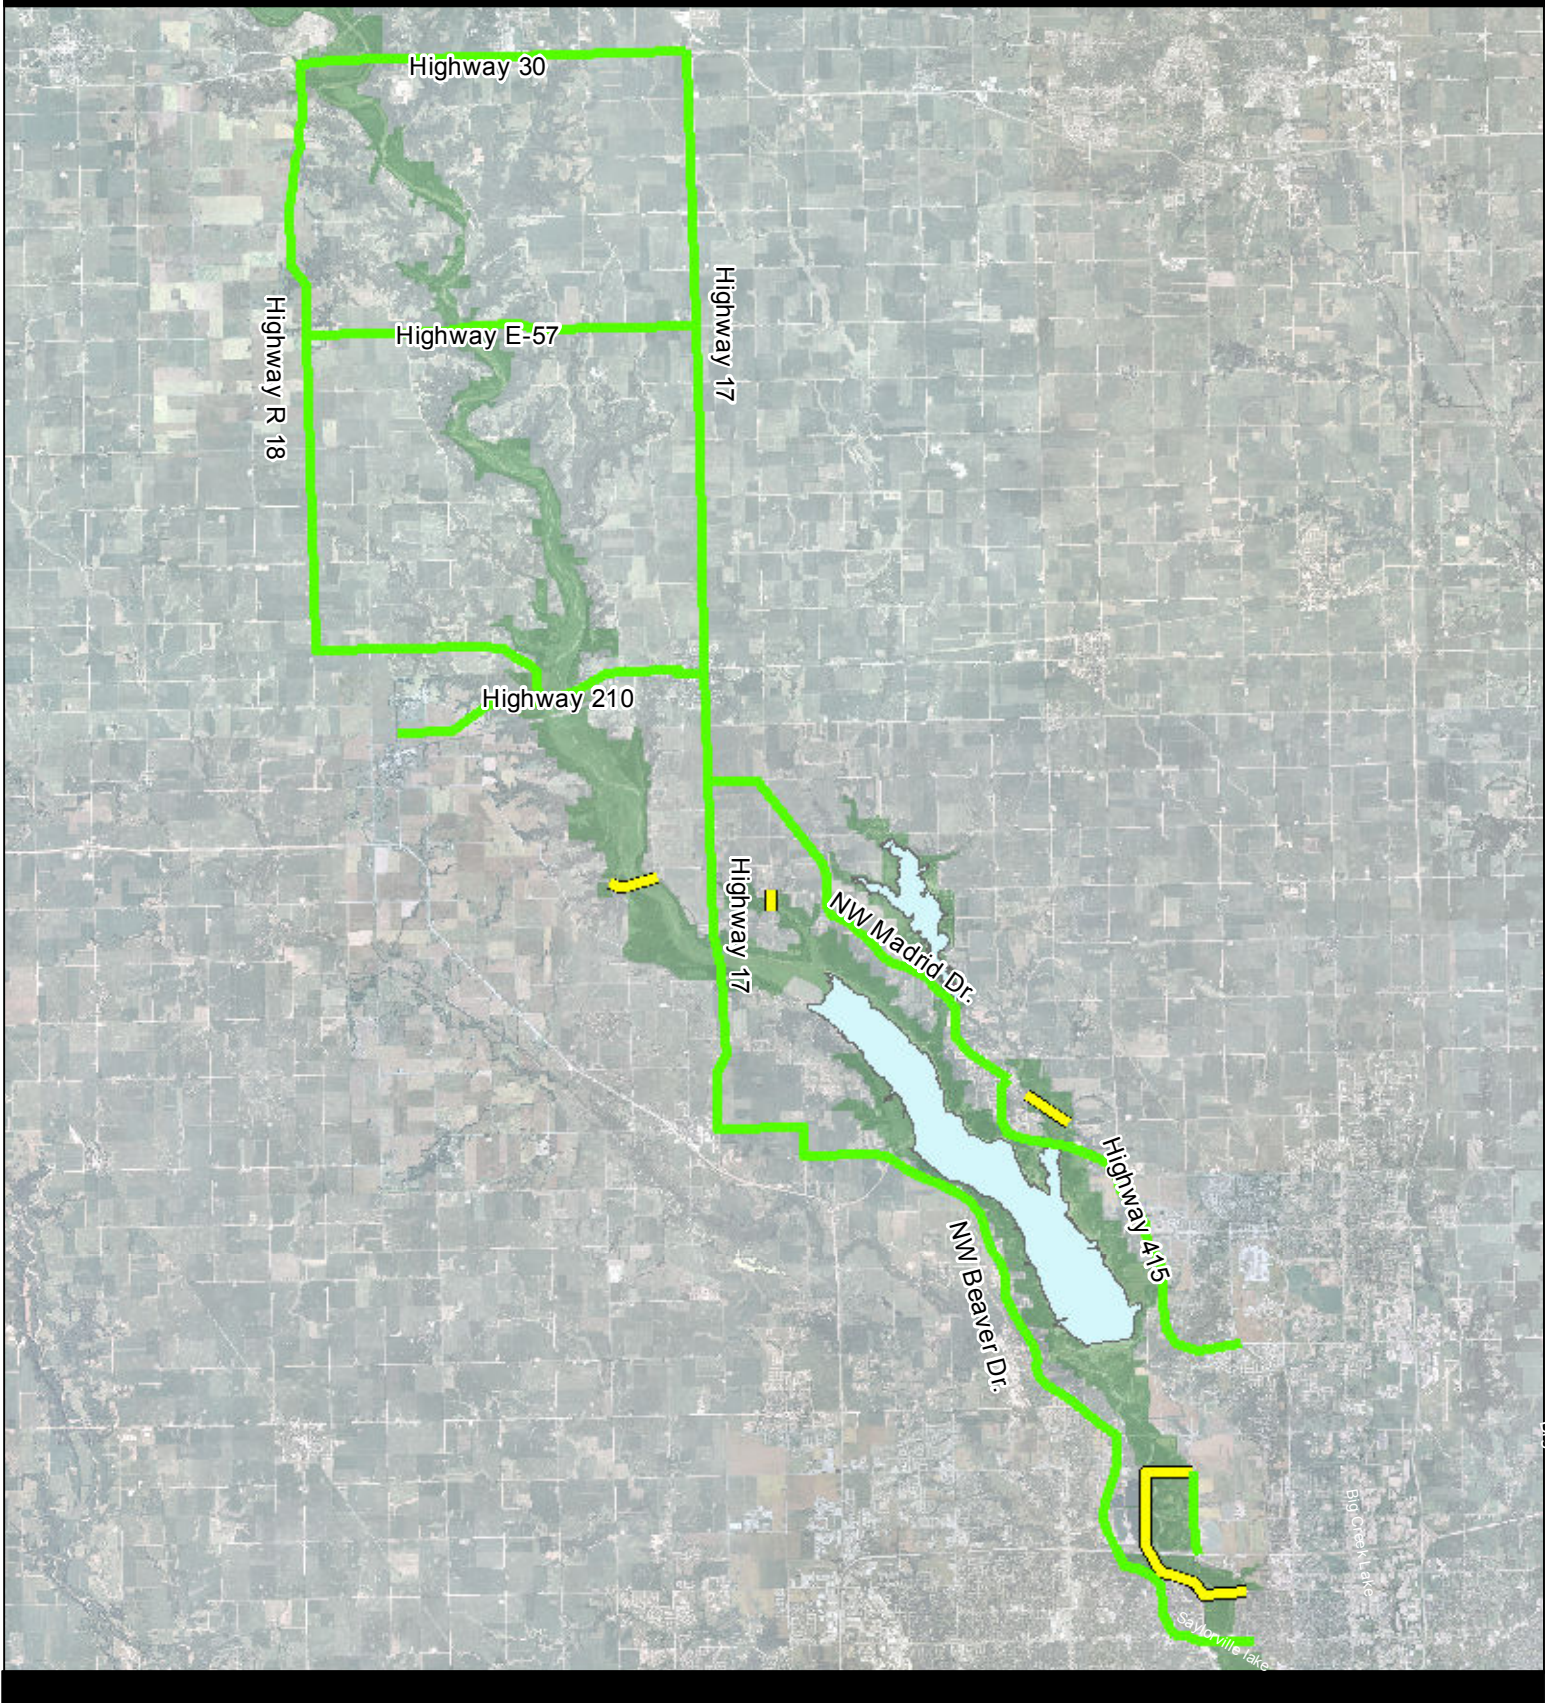

Saylorville Lake Master Plan Proposed Utility Corridors

- Major Transportation Corridors
- Proposed Utility Corridors
- Fee Title Land

Sources: Utility Corridors - USACE
Background Imagery - ESRI

Map Produced: 5/13/2014