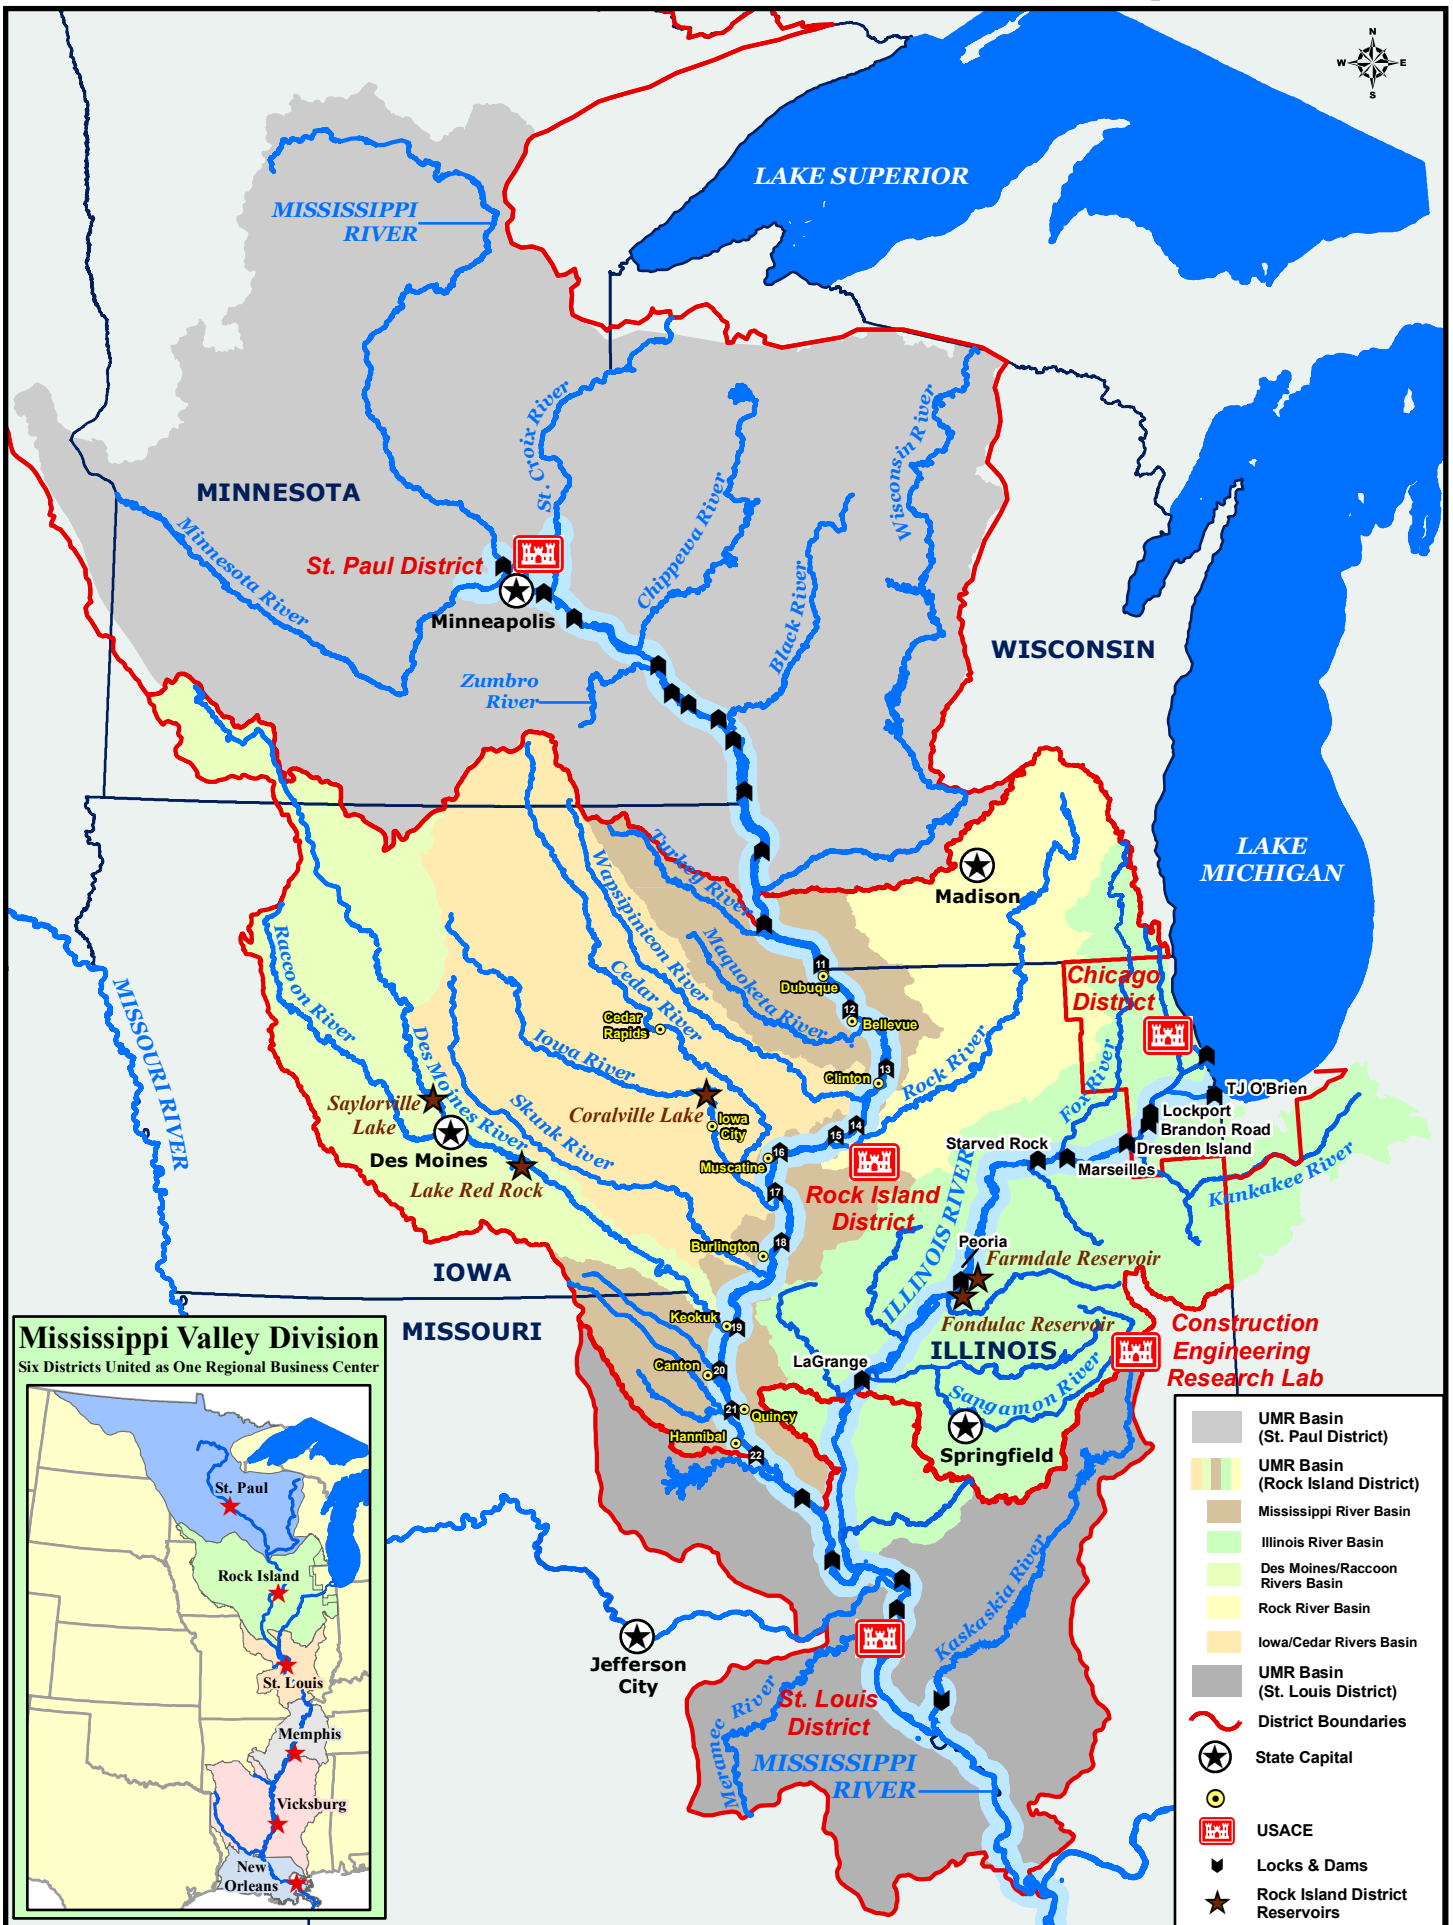

# Rock Island District Area Map

## Mississippi Valley Division

Six Districts United as One Regional Business Center

- UMR Basin (St. Paul District)
- UMR Basin (Rock Island District)
- Mississippi River Basin
- Illinois River Basin
- Des Moines/Raccoon Rivers Basin
- Rock River Basin
- Iowa/Cedar Rivers Basin
- UMR Basin (St. Louis District)
- District Boundaries
- ★ State Capital
- ⊙ USACE
- Locks & Dams
- ★ Rock Island District Reservoirs