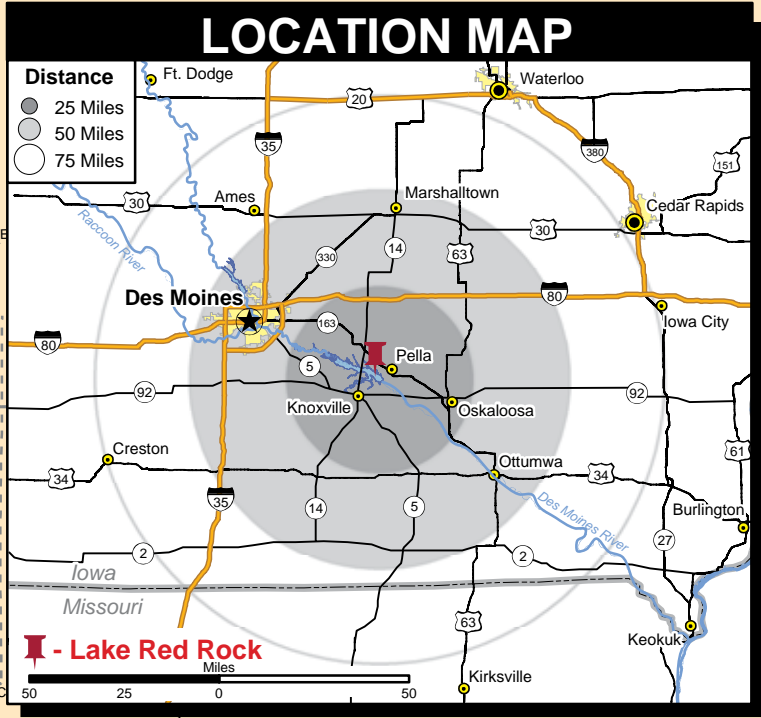

US Army Corps of Engineers
Rock Island District

Lake Red Rock

Area Map

-- LEGEND --

South District	Towns/ Cities
Bridge District	Neal Smith National Wildlife Refuge
North District	Wildlife Refuge Area
Dam District	Other IDNR Area
Wildlife District	Screened areas are undeveloped