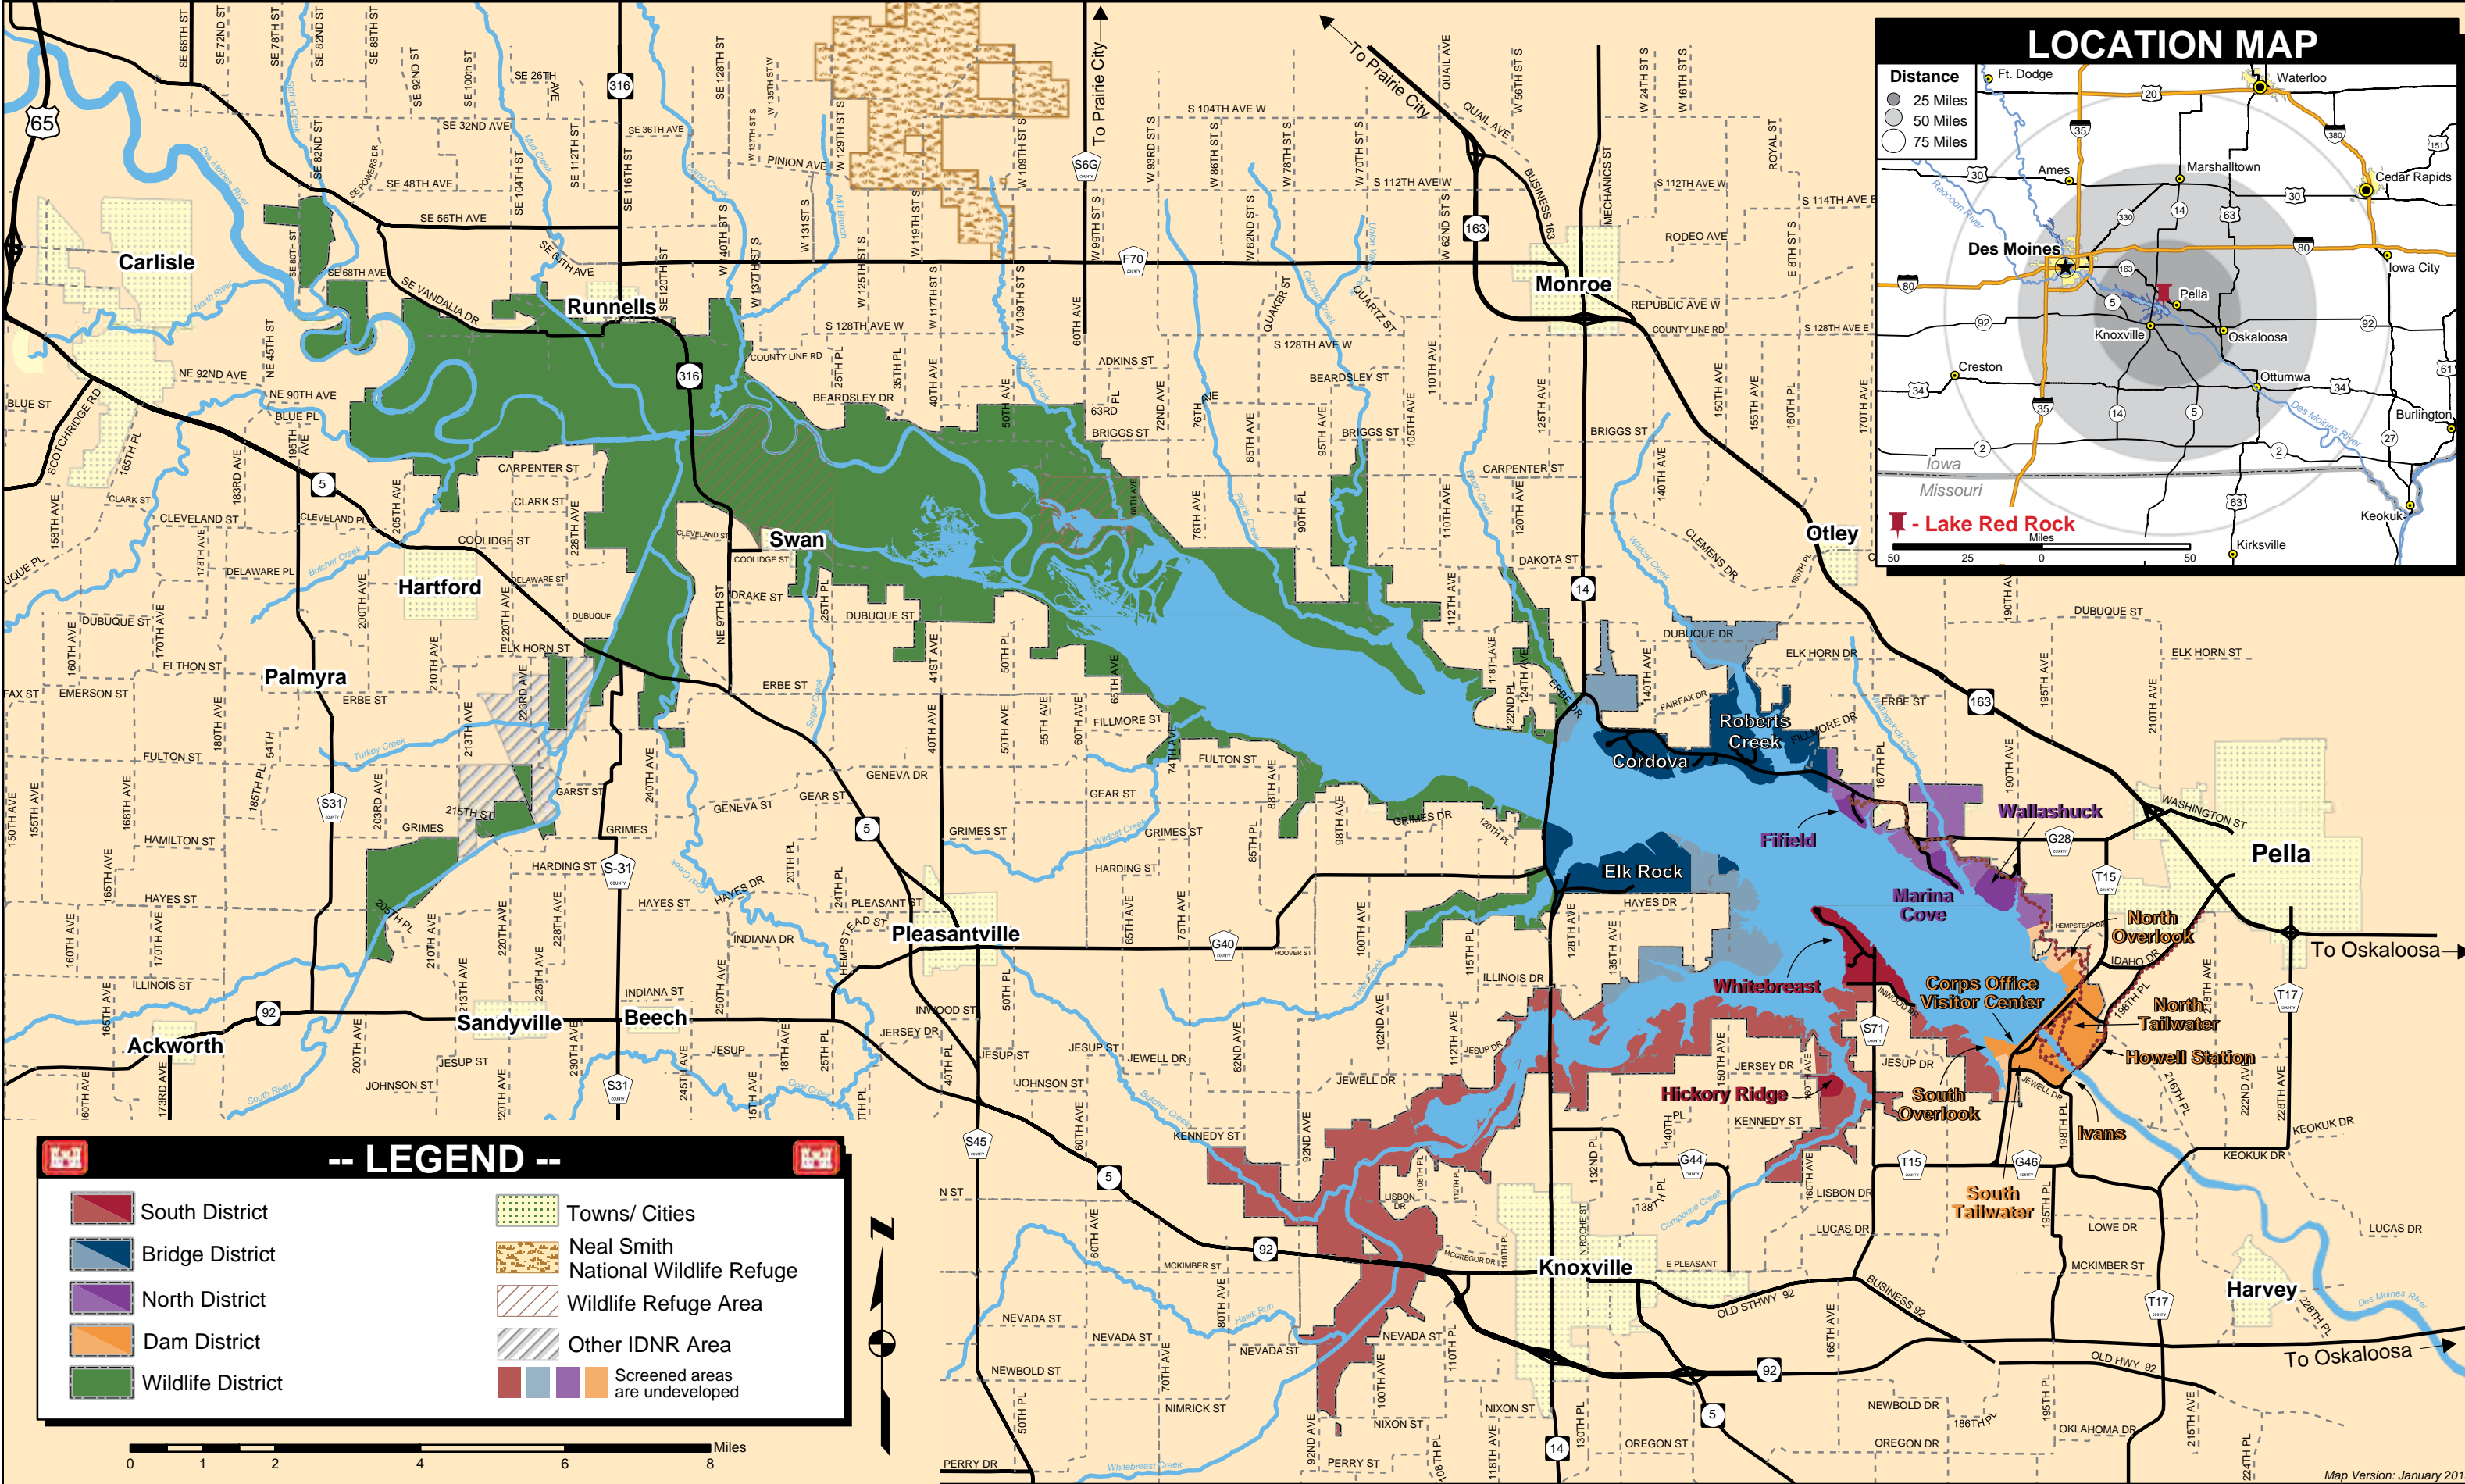

US Army Corps of Engineers
Rock Island District

Lake Red Rock

Area Map

-- LEGEND --

South District	Towns/ Cities
Bridge District	Neal Smith National Wildlife Refuge
North District	Wildlife Refuge Area
Dam District	Other IDNR Area
Wildlife District	Screened areas are undeveloped