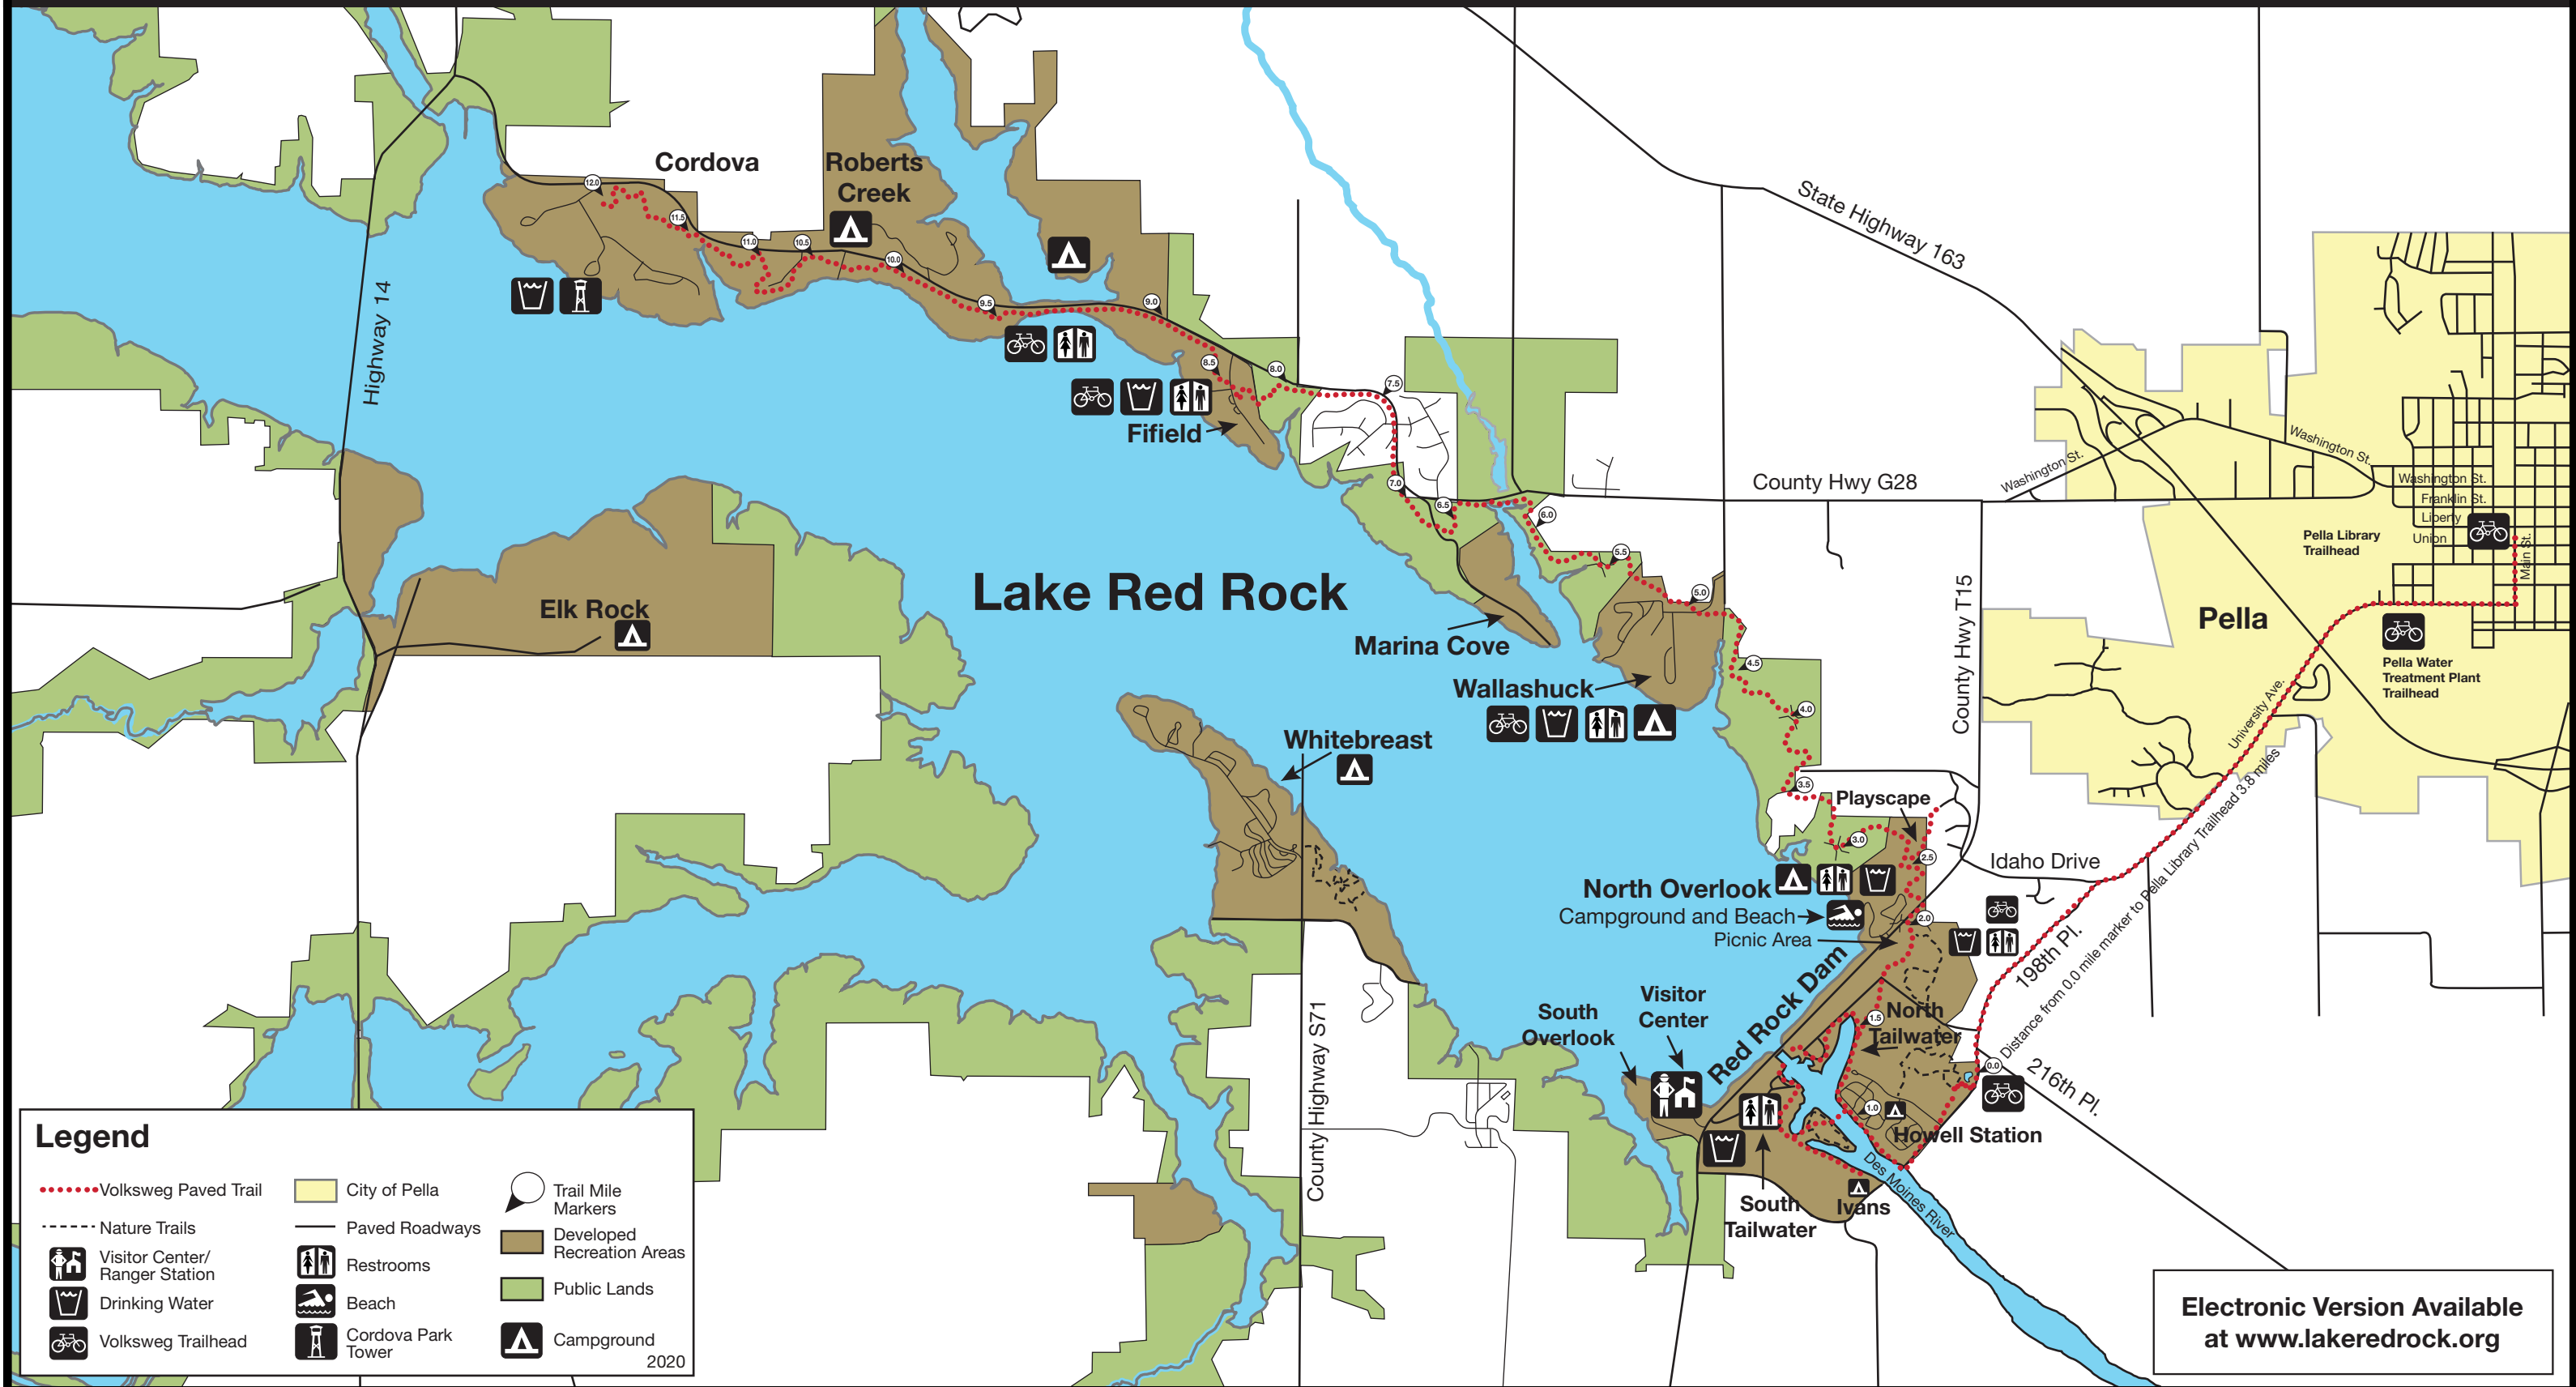

US Army Corps  
of Engineers®  
Rock Island District

# Volksweg Trail

**Legend**

Volksweg Paved Trail	City of Pella	Trail Mile Markers
Nature Trails	Paved Roadways	Developed Recreation Areas
Visitor Center/Ranger Station	Restrooms	Public Lands
Drinking Water	Beach	Campground
Volksweg Trailhead	Cordova Park Tower	